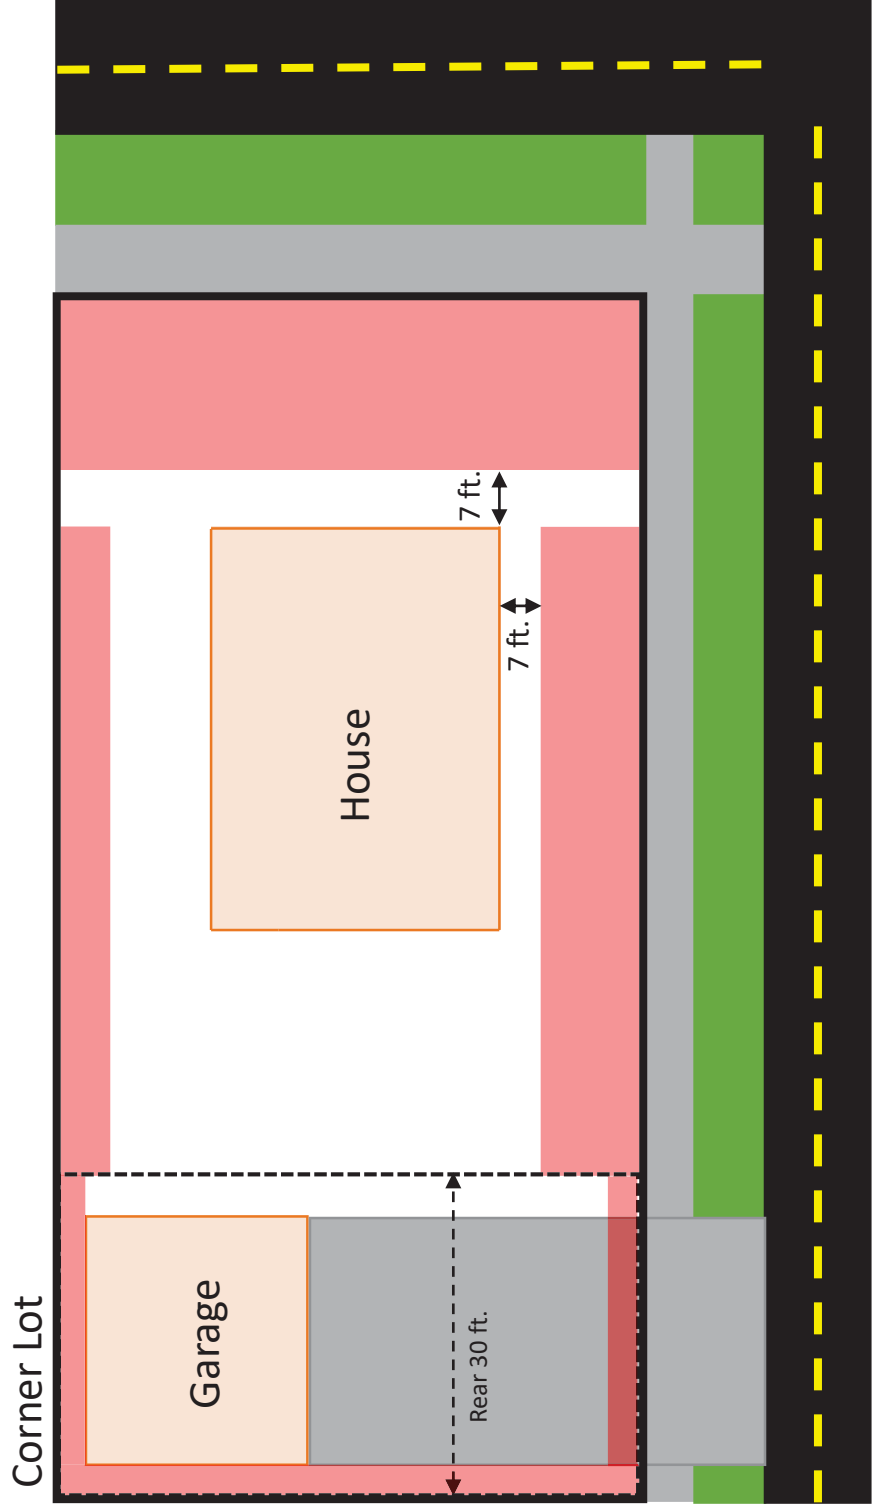

Attachment 1

Patios are not permitted within the required interior side yards. Patios may encroach up to seven feet into the required front and corner side yards. Patios are permitted with a 3 ft. setback from all property lines when located in the rear 30 ft. of the lot.

Legend

- - - Rear 30 ft. of the lot
- Patios not permitted.

Attachment 2