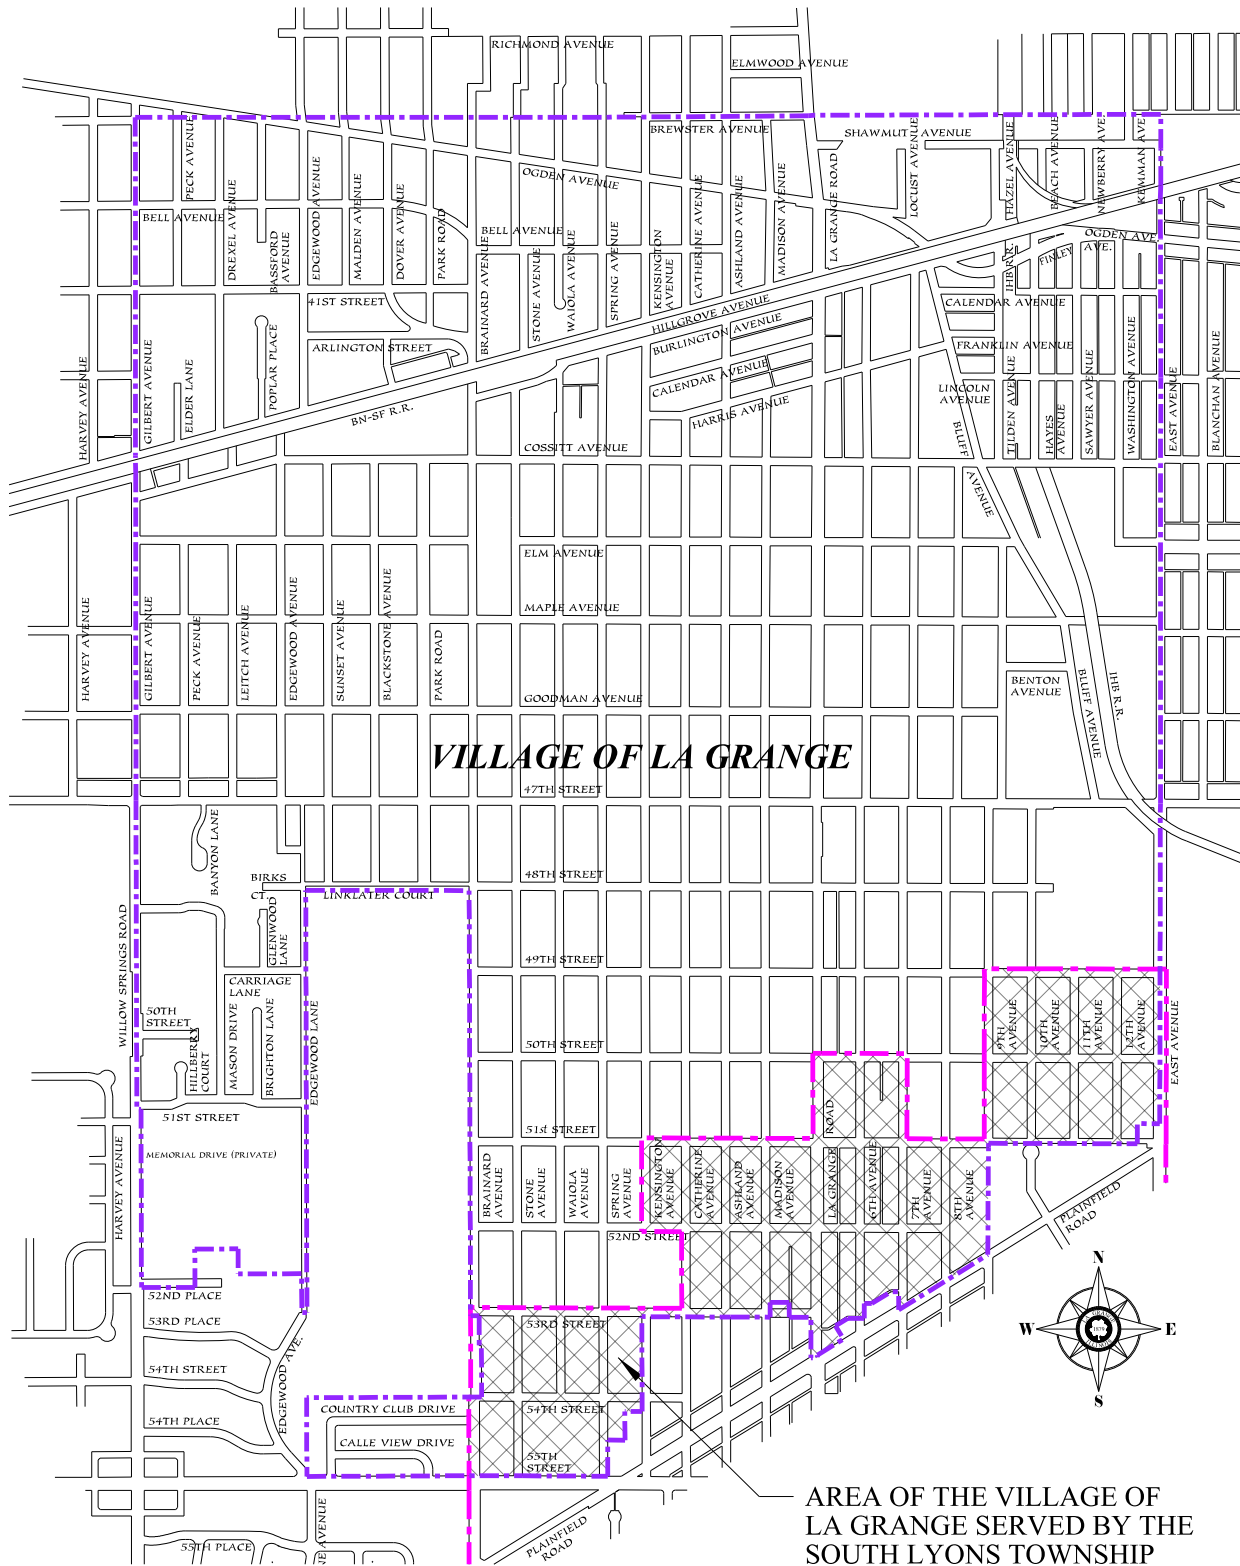

SPECIAL SEWER SERVICE AREA
SOUTH LYONS TOWNSHIP SANITARY DISTRICT

AREA OF THE VILLAGE OF
LA GRANGE SERVED BY THE
SOUTH LYONS TOWNSHIP
SANITARY DISTRICT